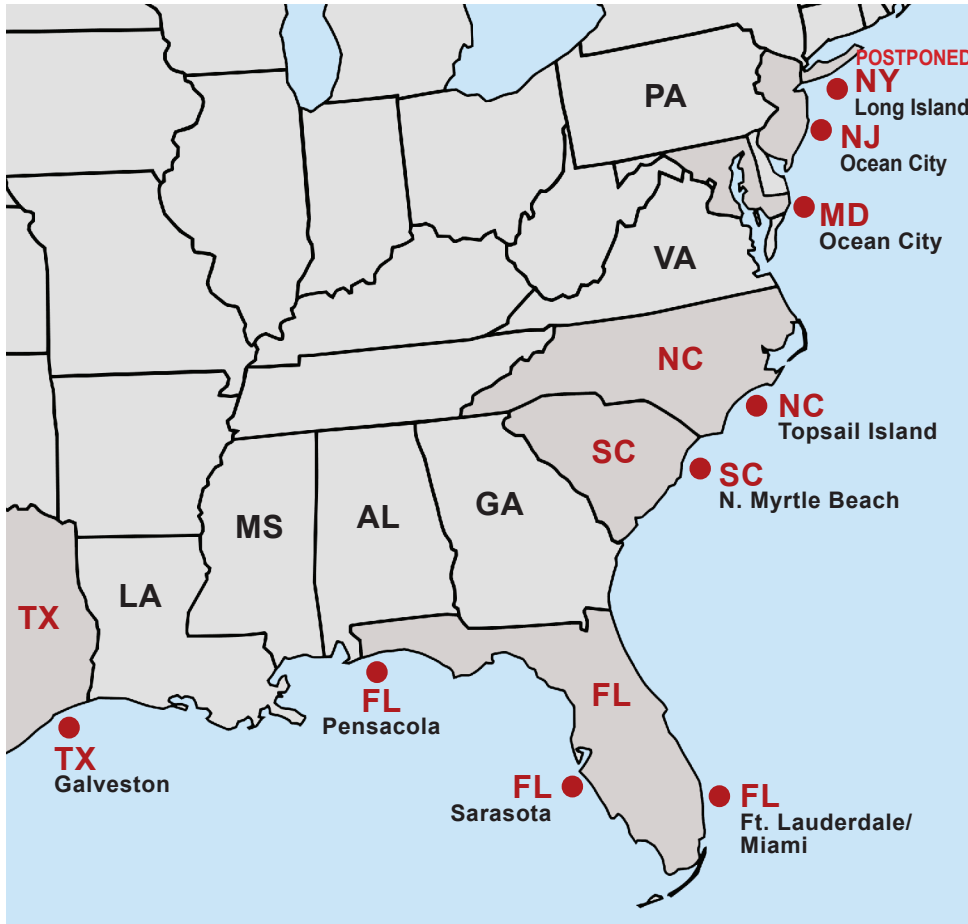

ETERNAL REEFS

AN APPROVED 501C3 CHARITABLE ORGANIZATION

These are our currently scheduled project locations. All projects are located in permitted areas of reef development and are designated as fishing and diving recreational reefs.

2025				
Location	Cut-off	Casting	Viewing	Deployment/ Dedication
Miami / Ft. Lauderdale, FL	11/18/24	01/10/25	01/12/25	01/13/25
Sarasota, FL	11/25/24	01/17/25	01/19/25	01/20/25
Sarasota, FL Unattended	12/04/24	01/22/25	01/23/25	01/24/25
Sarasota, FL	12/23/24	02/14/25	02/16/25	02/17/25
Miami / Ft. Lauderdale, FL	01/06/25	02/28/25	03/02/25	03/03/25
N. Myrtle Beach, SC	02/17/25	04/11/25	04/13/25	04/14/25
Topsail Island/Carolina Beach, NC	02/24/25	04/18/25	04/20/25	04/21/25
Ocean City, NJ	03/17/25	05/09/25	05/11/25	05/12/25
Ocean City, MD	03/24/25	05/16/25	05/18/25	05/19/25
Sarasota, FL	04/14/25	06/06/25	06/08/25	06/09/25
Miami / Ft. Lauderdale, FL	04/21/25	06/13/25	06/15/25	06/16/25